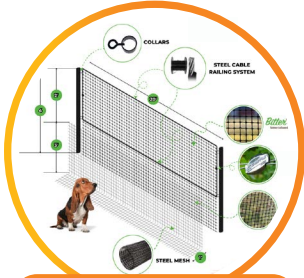

LEARN MORE

PACAGEN (BOOTH #5605)

Cat Allergen Neutralizing Spray

www.pacagen.com/en-us/

Using the latest biotechnology, Pacagen created a drug-free, non-toxic, pet-safe spray that neutralizes up to 98% of airborne cat allergens. Simply mix, shake, and spray throughout your home for instant relief. Gone are the days of allergy shots and allergy pills; our spray gives you full control, without the hassle.