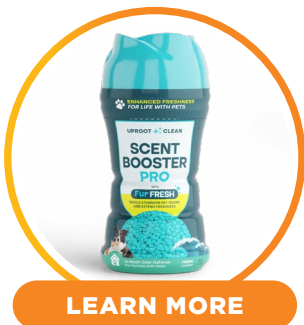

UPROOT CLEAN (BOOTH #4469)

Scent Booster Pro

www.uprootclean.com

Pet odors don't wash out – they linger. Uproot Clean's Scent Booster PRO with FurFresh™ is the in-wash upgrade pet parents have been missing. Engineered to tackle stubborn animal odors standard boosters leave behind, it extends freshness long after the spin cycle ends. Clean laundry, finally worthy of the sniff test.