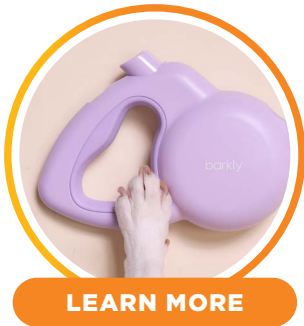

PRODUCTS FOR PET PARENTS

APOTHECARY PRODUCTS (BOOTH #4777)

Dog Bone Pill Planner

www.shop.apothecaryproducts.com

Introducing our Dog Pill Planner, designed for easy differentiation between pet and human medication. With a convenient see-through plastic design, you can quickly check each pill compartment at a glance. Its compact size makes it perfect for on-the-go use, ensuring your dog's medication is organized and accessible wherever you are. Prioritize your pet's health with our essential planner!