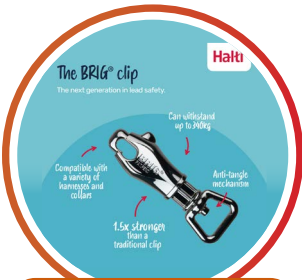

LEARN MORE

THE COMPANY OF ANIMALS LTD (BOOTH #4571)

Halti BRIG® Safety Lead

www.companyofanimals.com/us/

The Halti BRIG® Safety Lead is built for large, powerful dogs and designed to offer a safe, confident, and comfortable walking experience. Featuring the innovative BRIG® clip, multiple padded control handles, reflective stitching, and temperament-signaling colors, it empowers owners with more control in any environment – making every walk safer and more enjoyable. Ultra strong and secure with padded comfort and a handy d-ring for attaching poop bags or going hands-free.